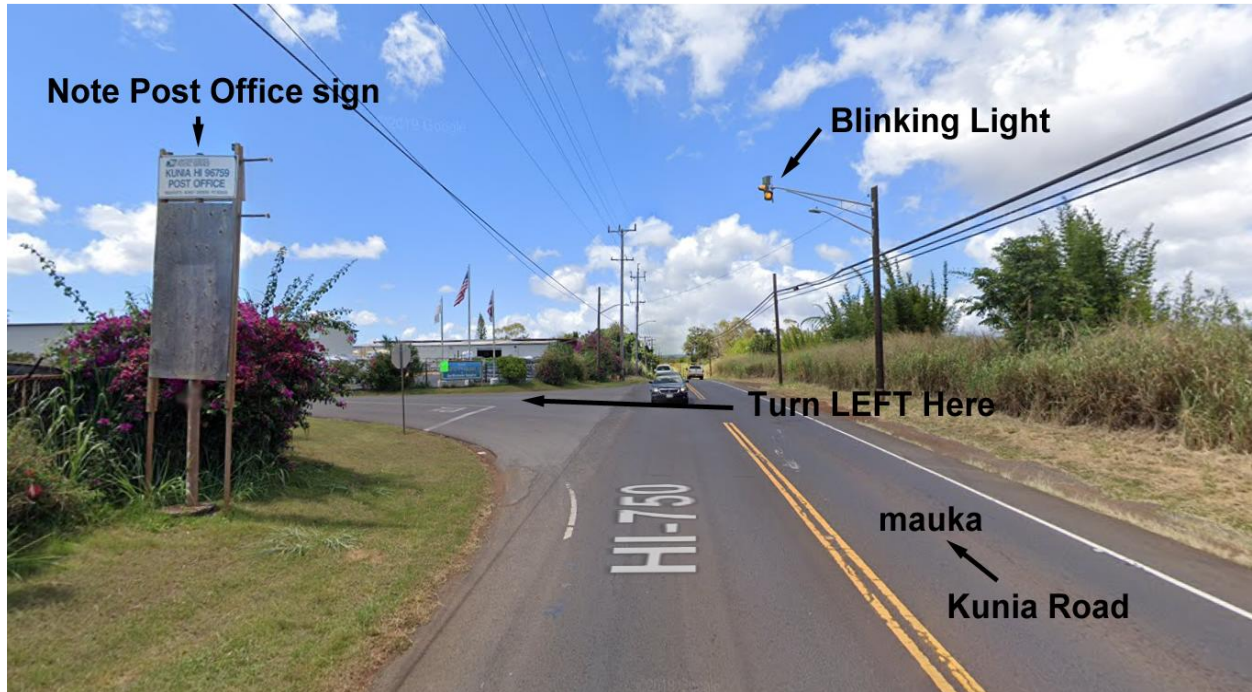

Huikahi Volleyball Club
"Home" Gym Directions

Coming from Ewa or Kapolei or off H-1 westbound,
Proceed mauka on Kunia Road.

Pass the Royal Kunia subdivision on your right.

Pass Hawaii Country Club golf course on your right.

Turn left off of Kunia Road where you see the blinking light over the road, into the South Kunia Village & Agribusiness Complex.

To use a map or GPS instructions, set destination as Ko Hana Distillers, 92-1770 Kunia Road. After you make the left off of Kunia Road, you'll see Ko Hana Distillers on your left. Proceed on the "main road" which is Kunia Drive. Don't speed; many speed bumps on that road.

The gym is located at the back of the plantation village; park in the open field in front of the gym. There are a couple of signs on Kunia Drive pointing to the gym. Don't expect to see street name signs.